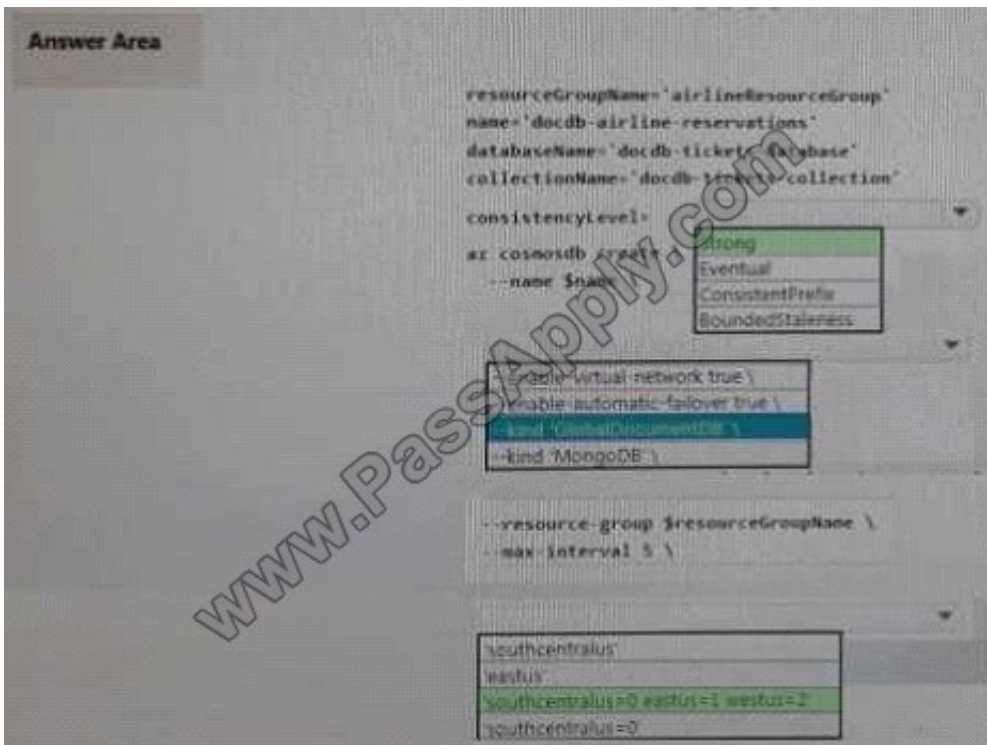

Allow simultaneous and out-of-order reservations with a maximum five-second tolerance window.

You provision a resource group named `airlineResourceGroup` in the Azure South-Central US region.

You need to provision a SQL API Cosmos DB account to support the app.

How should you complete the Azure CLI commands? To answer, select the appropriate options in the answer area;

NOTE: Each correct selection is worth one point.

Hot Area:

Correct Answer:

QUESTION 4

HOT SPOT

You need to retrieve all order line items sorted alphabetically by the city.