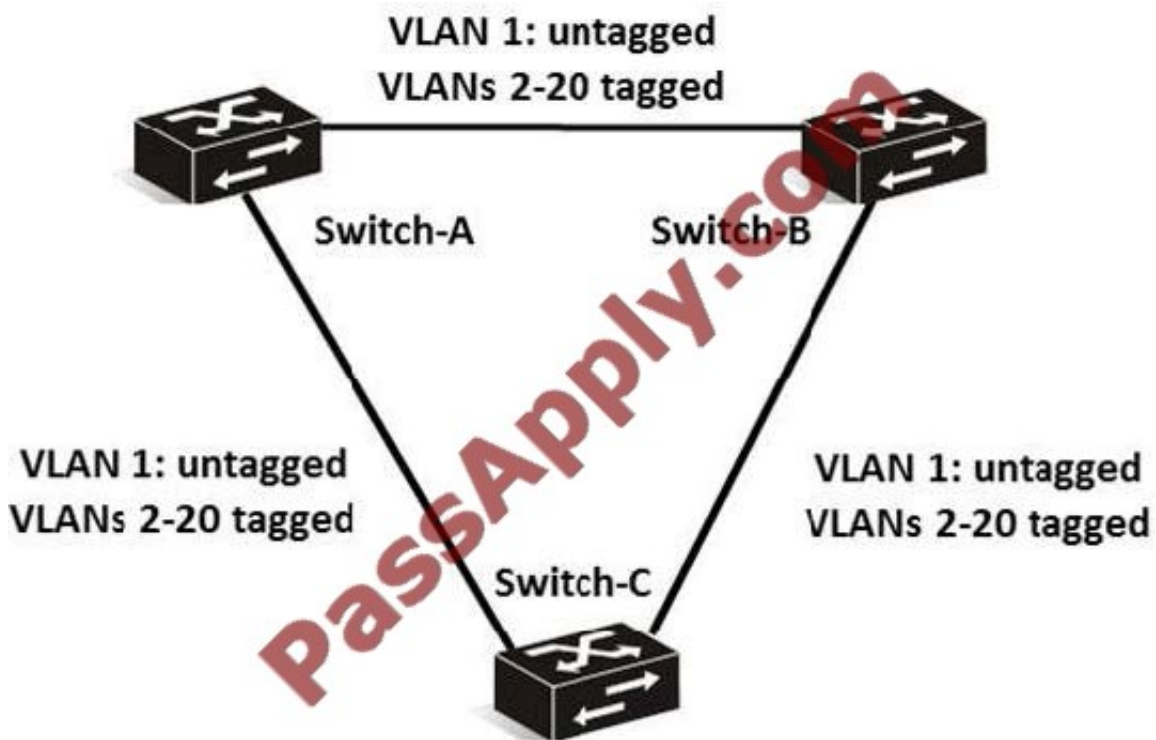

Correct Answer: C

QUESTION 2

Refer to the network exhibit.

A network administrator needs to ensure that no adjacency is formed with the User device. Based on the topology shown in the exhibit, which configuration successfully configures OSPF for ProVisionA?

- A. `ip routing`
`ip router-id 1.1.1.1`
`router ospf`
`area 0`
`exit`
`vlan 10`
`ip ospf area 0`
`ip ospf passive`
`exit`
`vlan 20`
`ip ospf area 0`
`exit`
- B. `ip routing`
`ip router-id 1.1.1.1`
`router ospf`
`area 0`
`vlan 10 area 0`
`vlan 20 area 0`
`vlan 10 passive`
`exit`
- C. `ip routing`
`router ospf 1.1.1.1`
`area 0 vlan 10`
`area 0 vlan 20`
`passive-interface vlan 10`
`exit`
- D. `router ospf router-id 1.1.1.1`
`area 0`
`exit`
`vlan 10`
`ip ospf area 0`
`ip ospf passive`
`exit`
`vlan 20`
`ip ospf area 0`
`exit`

A. B. C. D.

Correct Answer: B

QUESTION 3

Which HP Provision switch command lists the operating system that is currently loaded?

- A. Show boot-set
- B. A show flash
- C. Show boot-files
- D. Show version

Correct Answer: A

QUESTION 4

Refer to the network exhibit.

A network administrator has created a layer 2 network based on the design shown in the exhibit. Switch-A and Switch-B are distribution layer switches. Switch-C is an access layer switch. What is the best spanning tree solution for this environment?