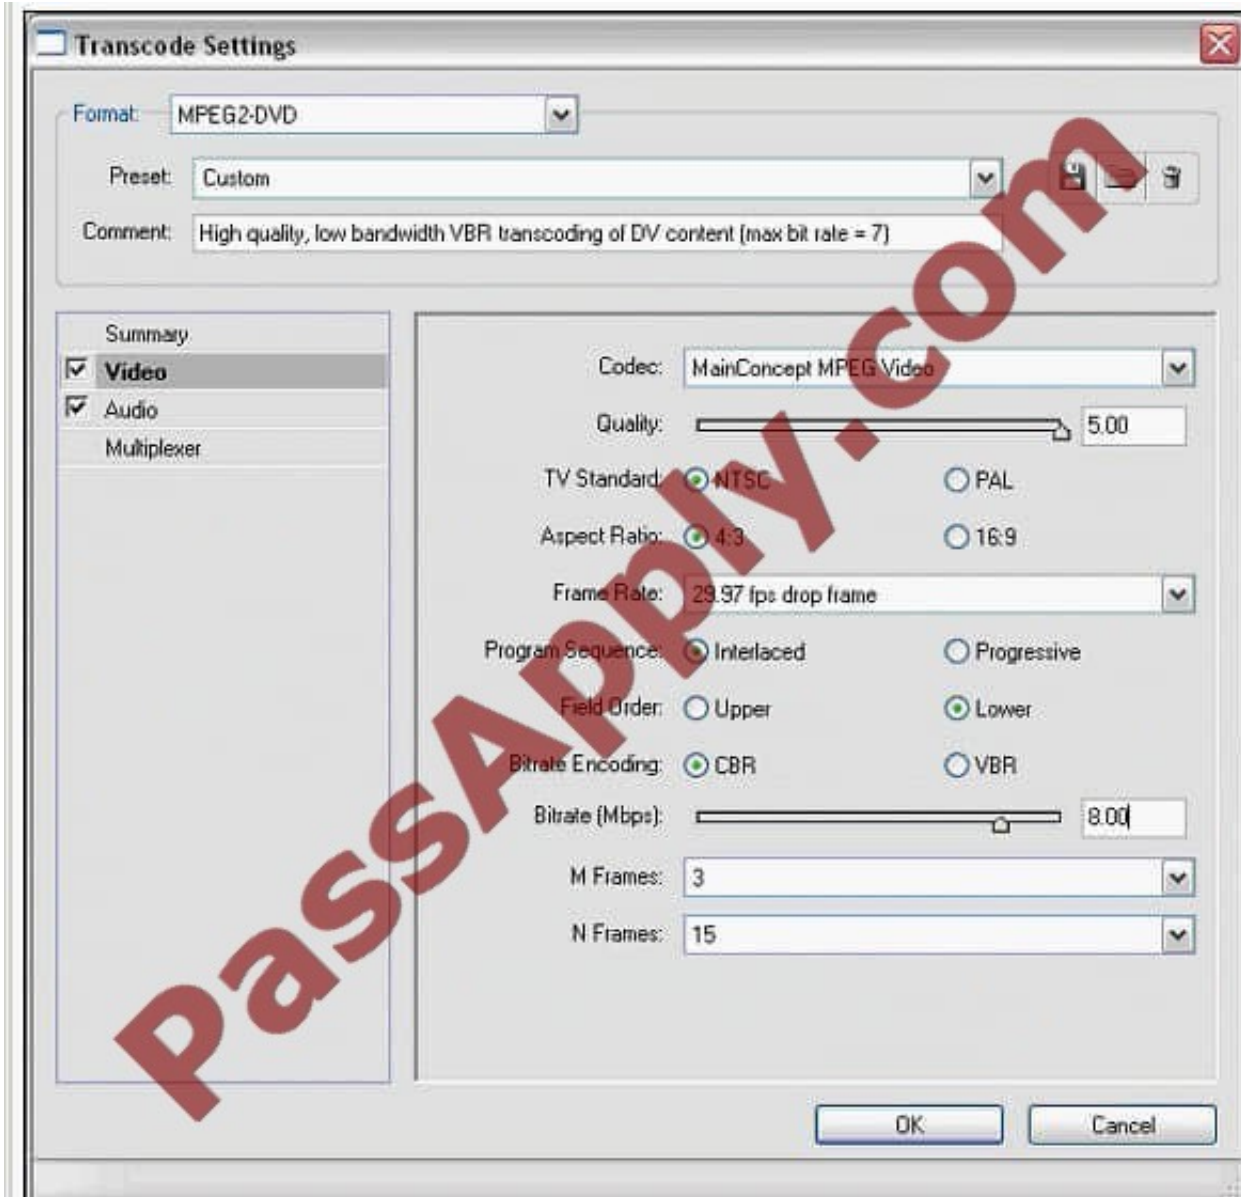

- A. Increase the quality of the exported file
- B. Reduce the interlacing of the exported file
- C. Reduce the time it takes to encode the file
- D. Increase the time it takes to encode the file

Correct Answer: C

QUESTION 4

Which type of file is created when you choose Project > Export Batch List?

- A. mp3 audio file (.mp3)