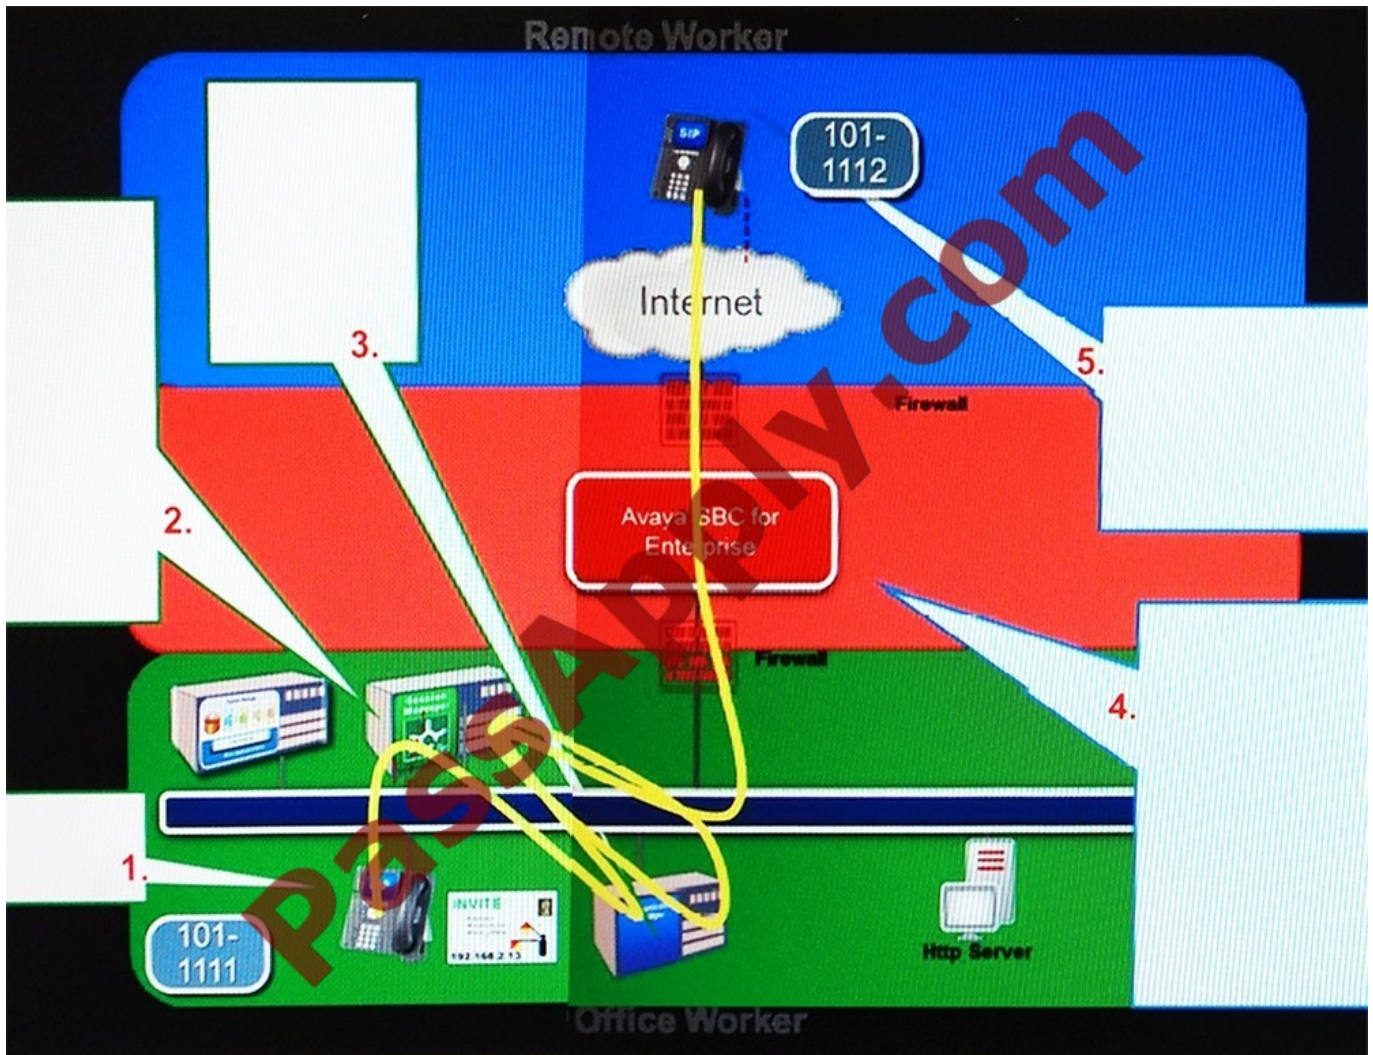

QUESTION 4

Refer to the Exhibit.

Which two statements about a call from AST 1011111 to Remote Worker AST 1011112 are true? (Choose two.)

- A. Avaya Session Border Controller for Enterprise (SBCE) periodically sends SIP Options to 1011112 looking for a 200 ok response to check it is reachable.
- B. SIP Signaling traverses the Avaya Session Border Controller for Enterprise (SBCE) and the Media must bypass the SBCE.
- C. As far as Avaya Aura?Session Manager (SM) is concerned, all Remote Worker phones are registering from an IP address equal to the Avaya Session Border Controller for Enterprise (SBCE) Remote Worker Private IP address.
- D. Avaya Session Border Controller for Enterprise (SBCE) needs to be built as a trusted SIP Entity and Entity link for remote workers.
- E. The configuration of a Remote Worker AST is the same as an Office Worker AST in the Avaya Aura?System Manager (SMGR) user profiles.