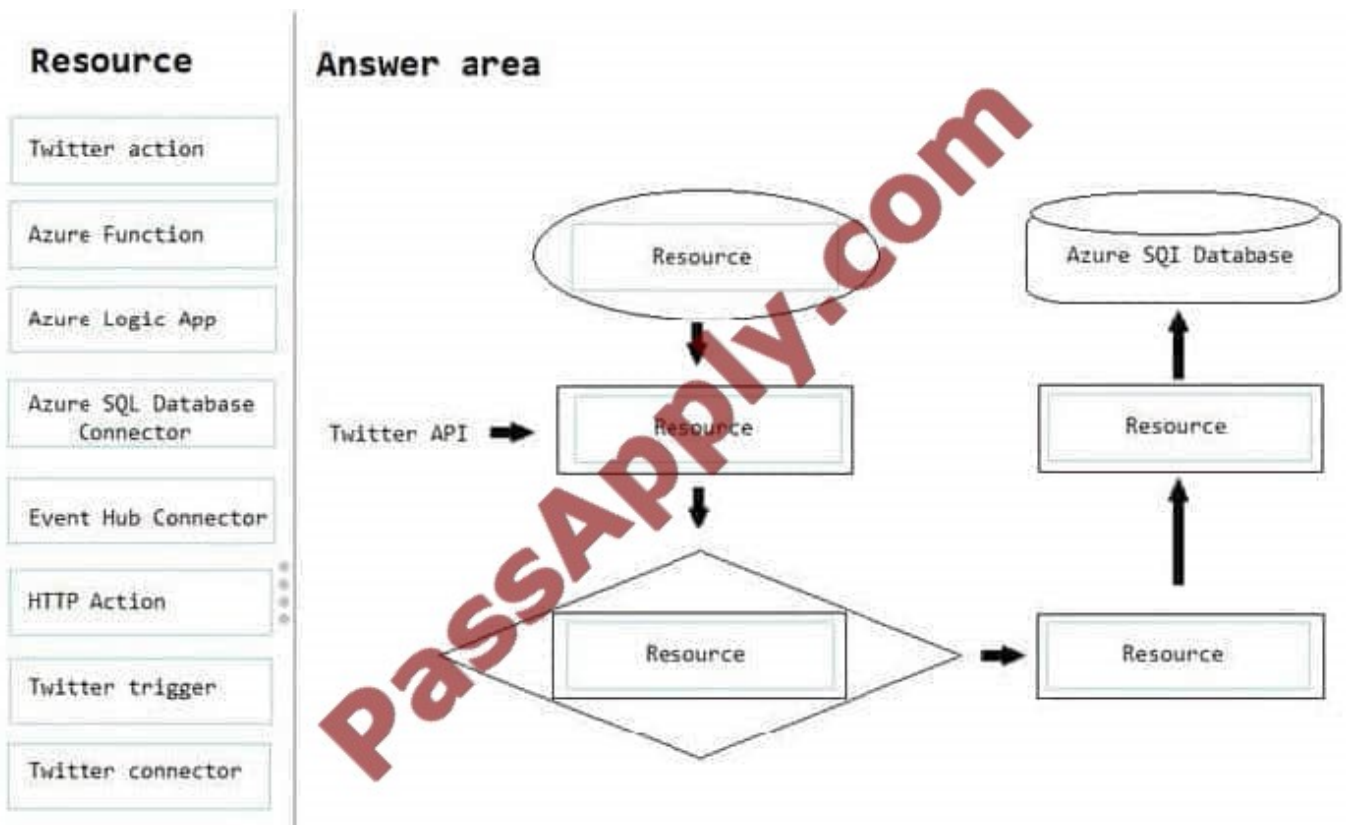

QUESTION 1

You are designing an automated process.

The process must automatically copy Twitter messages to an Azure SQL Database.

You need to design the solution.

What should you recommend? To answer, drag the appropriate resources to the correct flowchart shapes. Each resource may be used once, more than once, or not at all.

You may need to drag the split bar between panes or scroll to view content.

NOTE: Each correct selection is worth one point.

Select and Place:

Correct Answer:

QUESTION 2

You create an Ubuntu Linux virtual machine (VM) by using the Azure Portal. You do not specify a password when you create the VM.

You need to connect to the terminal of the VM.

Solution: You connect to the private IP address of the VM by using Secure Shell (SSH) and specify your public key.

Does the solution meet the goal?

A. Yes

B. No