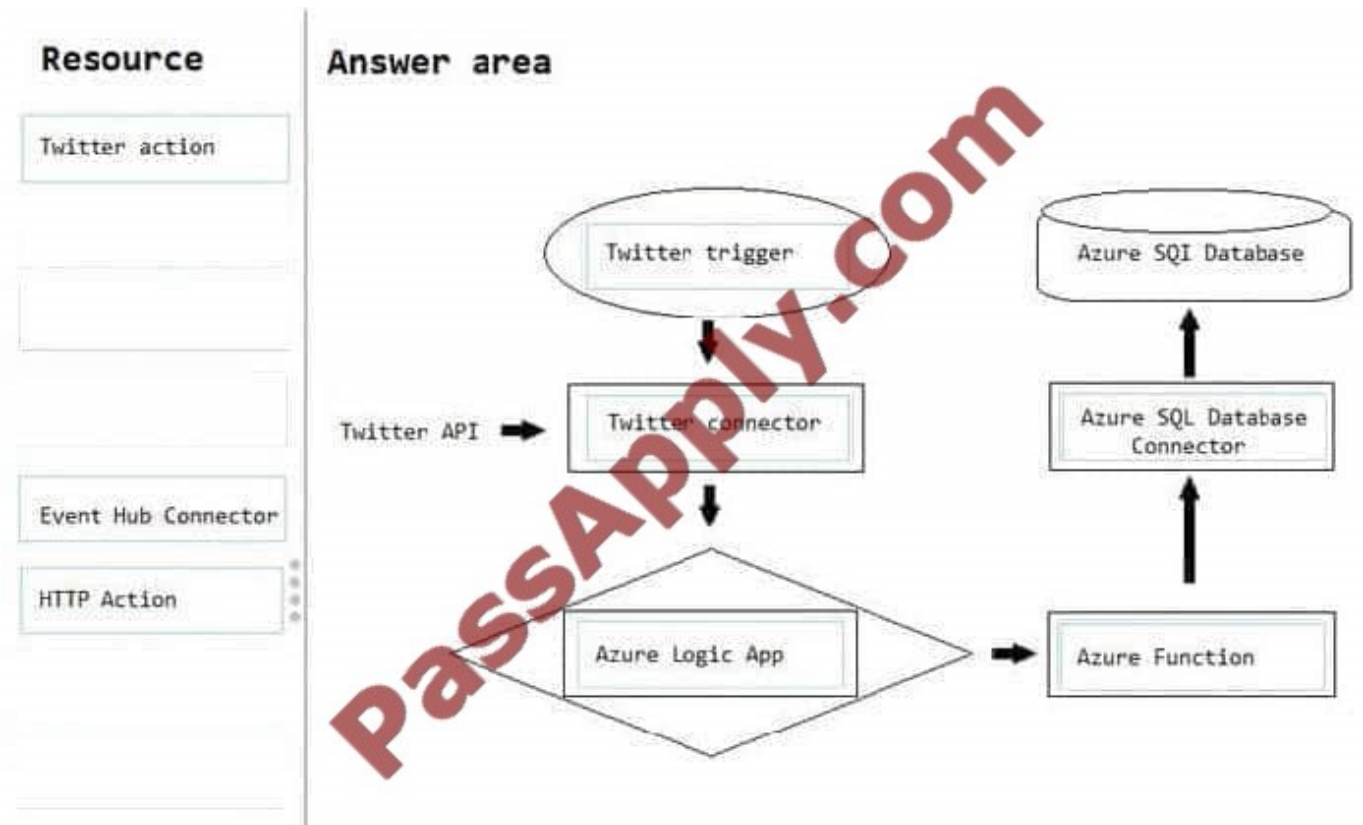

QUESTION 1

You are designing an automated process.

The process must automatically copy Twitter messages to an Azure SQL Database.

You need to design the solution.

What should you recommend? To answer, drag the appropriate resources to the correct flowchart shapes. Each resource may be used once, more than once, or not at all.

You may need to drag the split bar between panes or scroll to view content.

NOTE: Each correct selection is worth one point.

Select and Place:

Correct Answer:

QUESTION 2

You create an Ubuntu Linux virtual machine (VM) by using the Azure Portal. You do not specify a password when you create the VM.

You need to connect to the terminal of the VM.

Solution: You connect to the private IP address of the VM by using Secure Shell (SSH) and specify your public key.

Does the solution meet the goal?

A. Yes

B. No