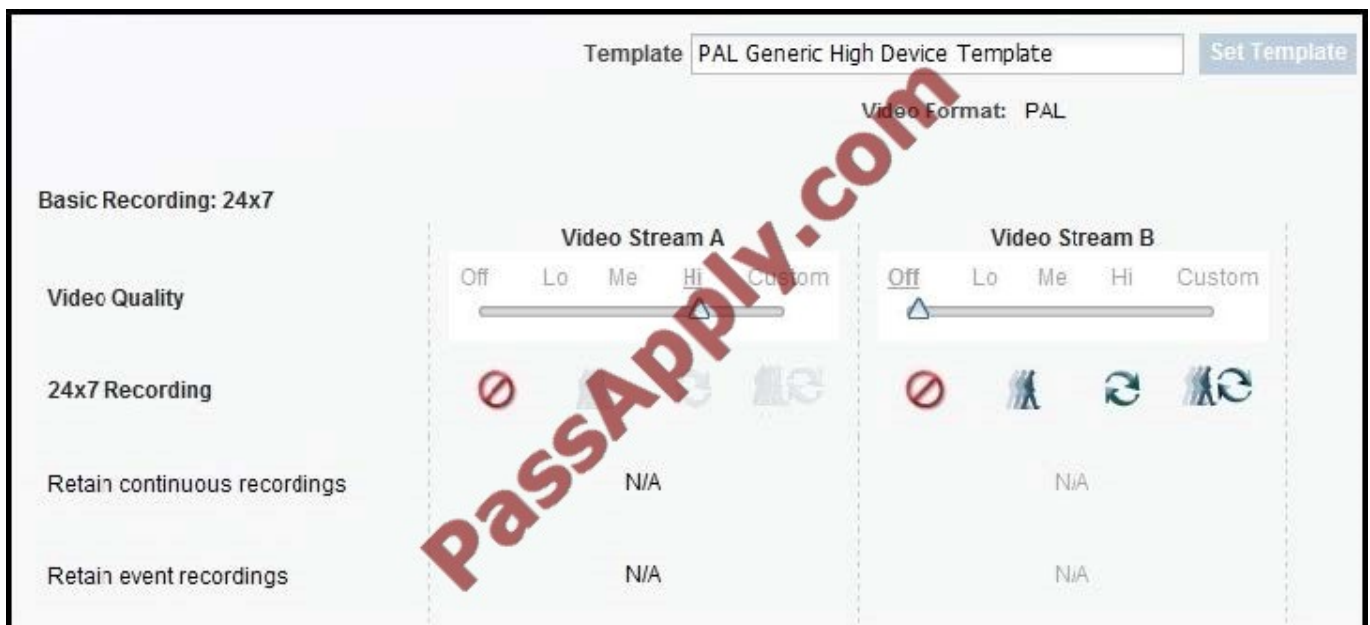

Correct Answer: C

QUESTION 2

Refer to the exhibit.

An operator is trying to set a lower video stream quality for a newly installed camera in the system. However, the video quality slider is grayed out and is not available.