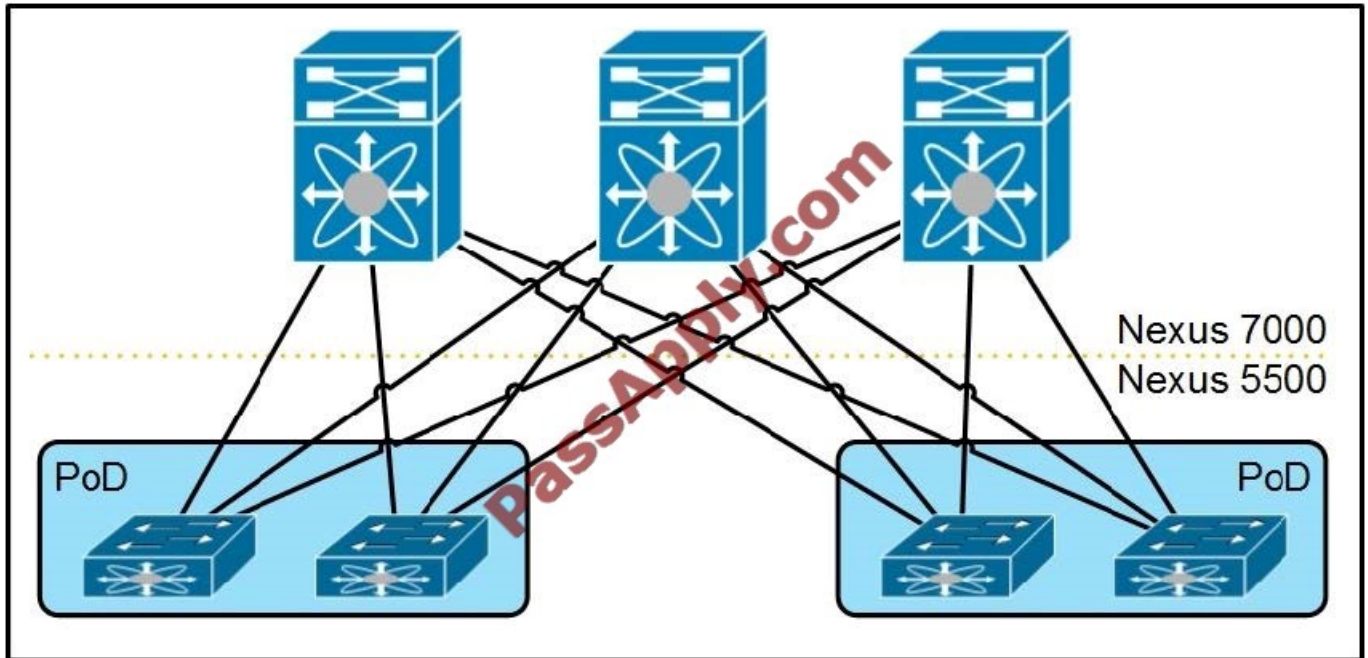

- A. 2248TP
- B. 7010
- C. 1000V
- D. 9000
- E. 5548UP

Correct Answer: C

QUESTION 2

After a recent acquisition, you have been asked to merge two SANs into one. Which SAN topology is Cisco recommended?

- A. Core-Edge
- B. Edge-Core-Edge
- C. Core Access
- D. Collapsed Core
- E. Collapsed Core-Edge

Correct Answer: B

QUESTION 3

Which tool is used to manage NX-OS devices and features like vDC and vPC?

- A. Cisco ANM
- B. Flexible NetFlow
- C. Cisco Prime LMS
- D. Cisco Prime DCNM for LAN
- E. Cisco Prime DCNM for SAN
- F. Cisco VNMC

Correct Answer: D

QUESTION 4

Refer to the exhibit.

Which technology achieves Layer 2 adjacencies across PoDs and features equal-cost forwarding on all links in topologies like the one shown?

- A. vPC+
- B. IS-IS level 2
- C. multiple spanning-trees
- D. FabricPath

Correct Answer: D

QUESTION 5

You are designing the virtual access layer. Virtual machines must have visibility into all VLANs on the network. Which VLAN tagging configuration must you use?

- A. virtual switch tagging
- B. virtual machine guest tagging
- C. external switch tagging
- D. disabled VLAN tagging