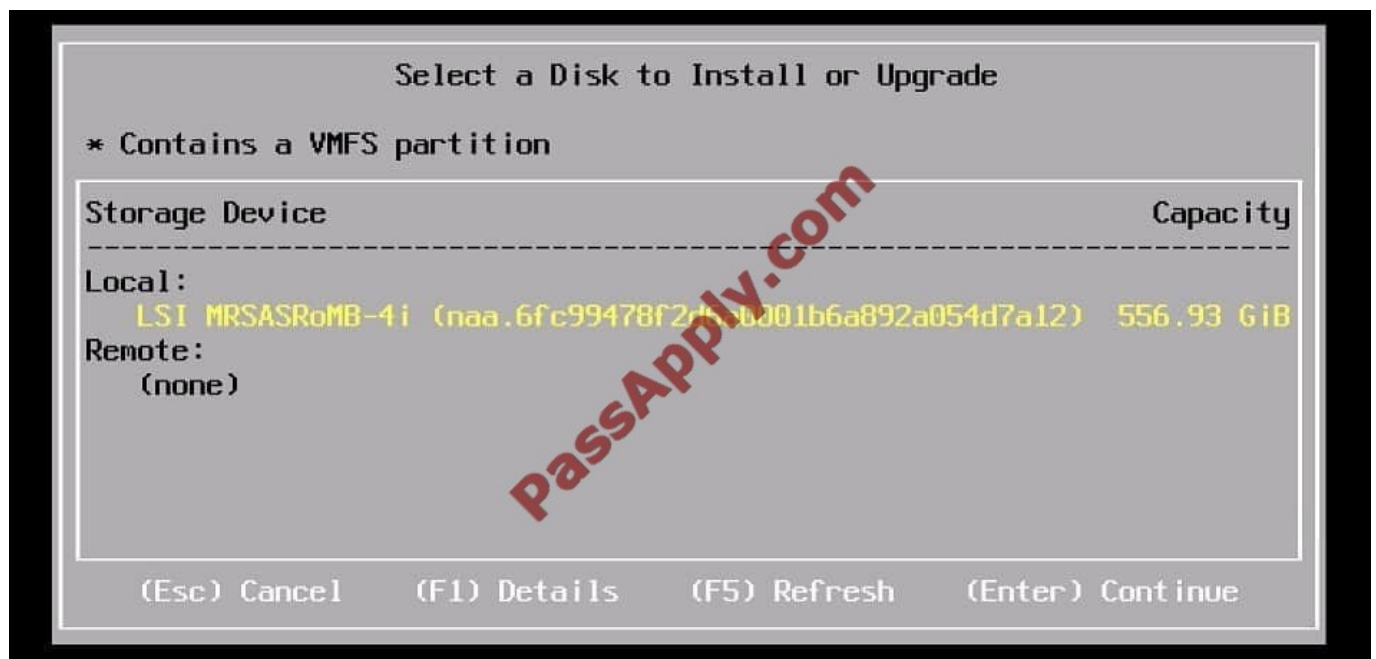

- A. 512
- B. 768
- C. 1024
- D. 9216

Correct Answer: C

QUESTION 5

Refer to the exhibit.

When configuring a Cisco UCS B-Series server to support boot from SAN in a FlexPod deployment, which statement is correct?

- A. This configuration will not support boot from SAN.
- B. Boot from SAN is not supported in a FlexPod environment
- C. This given configuration will not support a local ESXi installation
- D. This configuration will support boot from SAN

Correct Answer: A

[Latest 500-171 Dumps](#)

[500-171 Practice Test](#)

[500-171 Exam Questions](#)