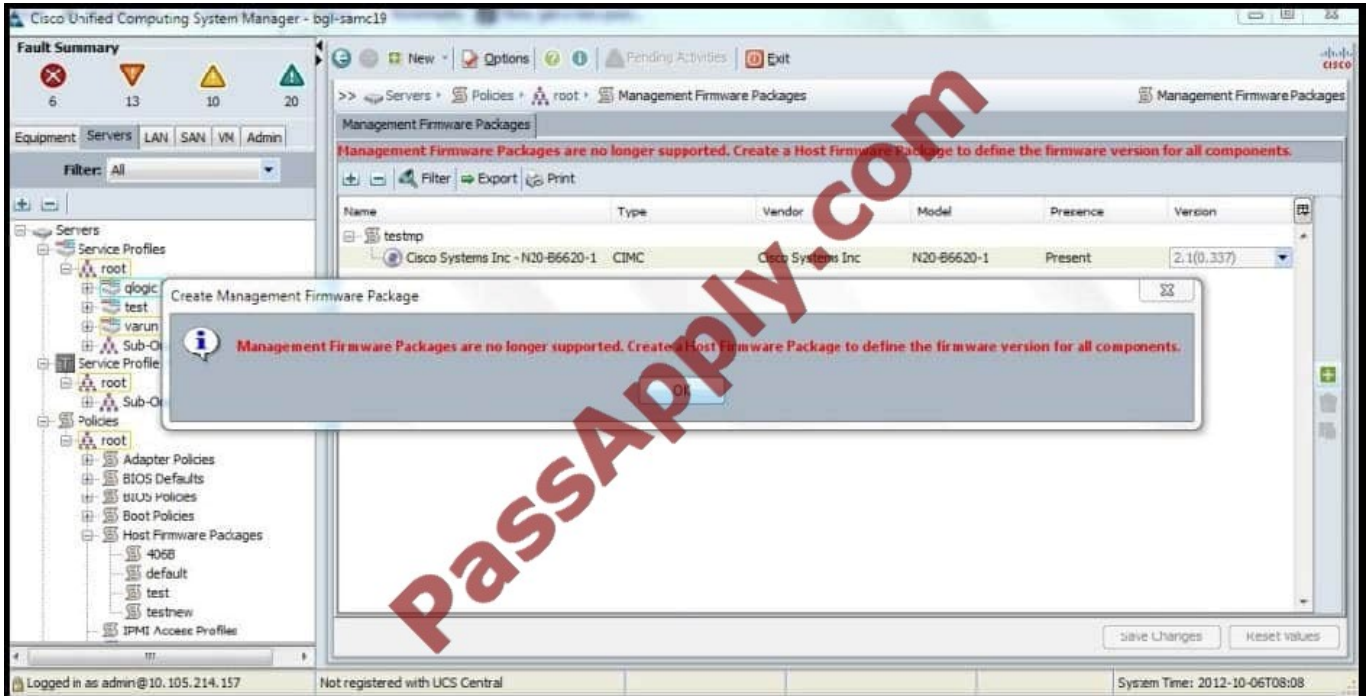

Following Questions and Answers are all new published by Cisco  
Official Exam Center

-  **Instant Download** After Purchase
-  **100% Money Back** Guarantee
-  **365 Days** Free Update
-  **800,000+** Satisfied Customers

### QUESTION 1

Refer to the exhibit.

While attempting to modify a management firmware package, you receive the error that is shown in the exhibit. Which two statements explain this error? (Choose two.)

- A. The management firmware package that is referenced by the service profile has been deleted.
- B. The Cisco UCS Manager version is 2.1 or later.
- C. Cisco Integrated Management Controller firmware should be managed via the host firmware policy.
- D. You cannot modify the management firmware directly when a policy has been assigned.
- E. The user that is logged into Cisco UCS Manager does not have sufficient privileges.