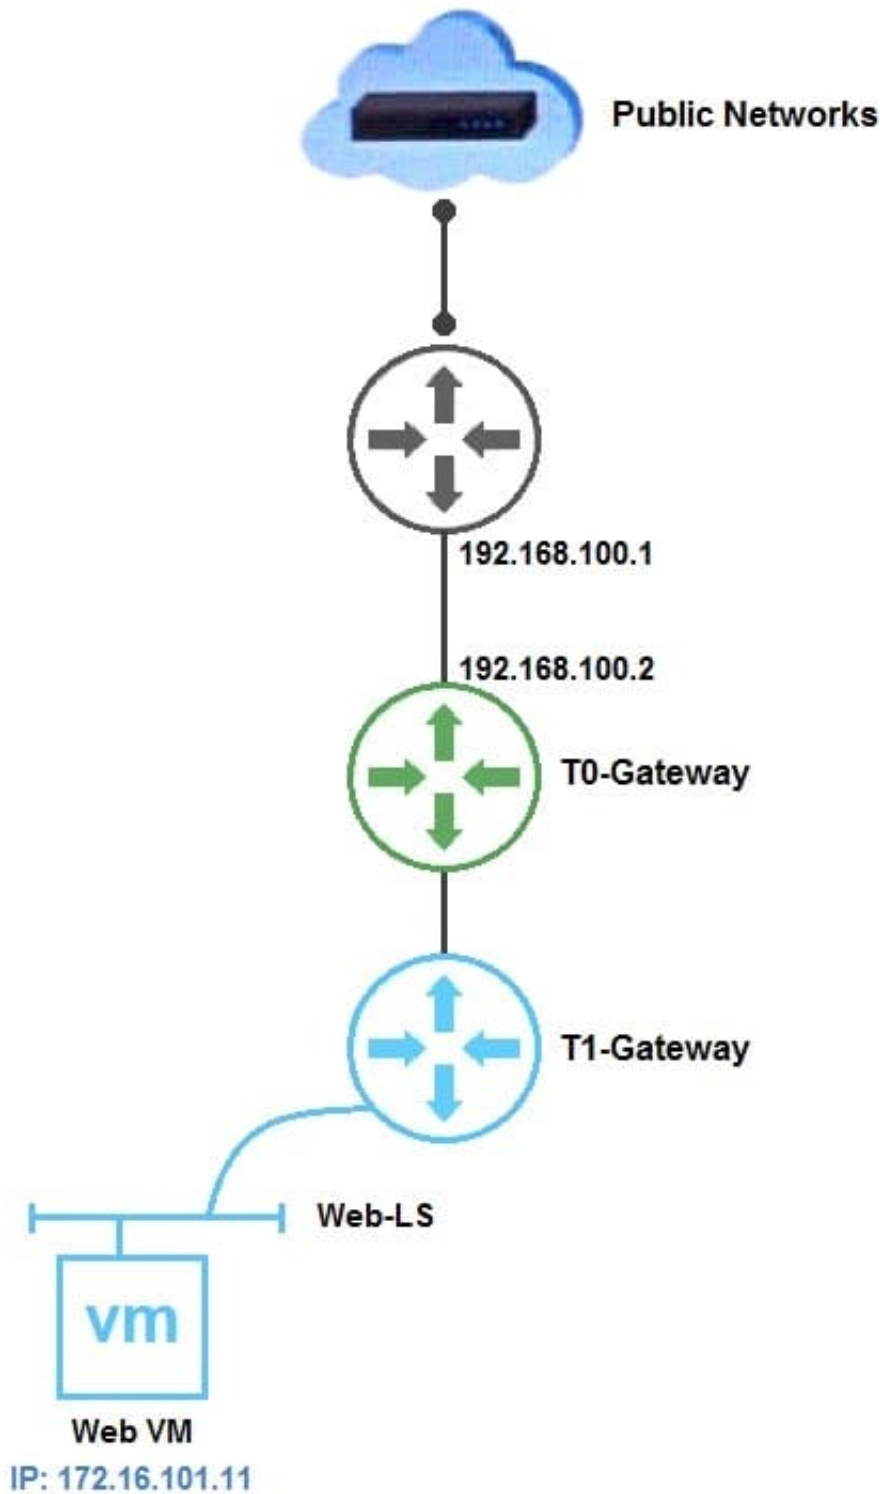

QUESTION 1

Refer to the exhibit.

Which NAT type must the NSX-T Data Center administrator create on the Tier-0 or Tier-1 Gateway to allow Web VM to initiate communication with public networks?

- A. SNAT
- B. Reverse NAT
- C. DNAT
- D. 1:1 NAT

Correct Answer: A

QUESTION 2

Which network virtualization technologies can be used with an Ethernet VPN (EVPN) deployment in NSX-T Data Center? (Choose two.)

- A. Virtual Extensible Local Area Network (VXLAN)
- B. Multiprotocol Border Gateway Protocol (MP-BGP)
- C. Open Shortest Path First (OSPF)
- D. Multiprotocol Label Switching (MPLS)
- E. Virtual Routing and Forwarding (VRF)