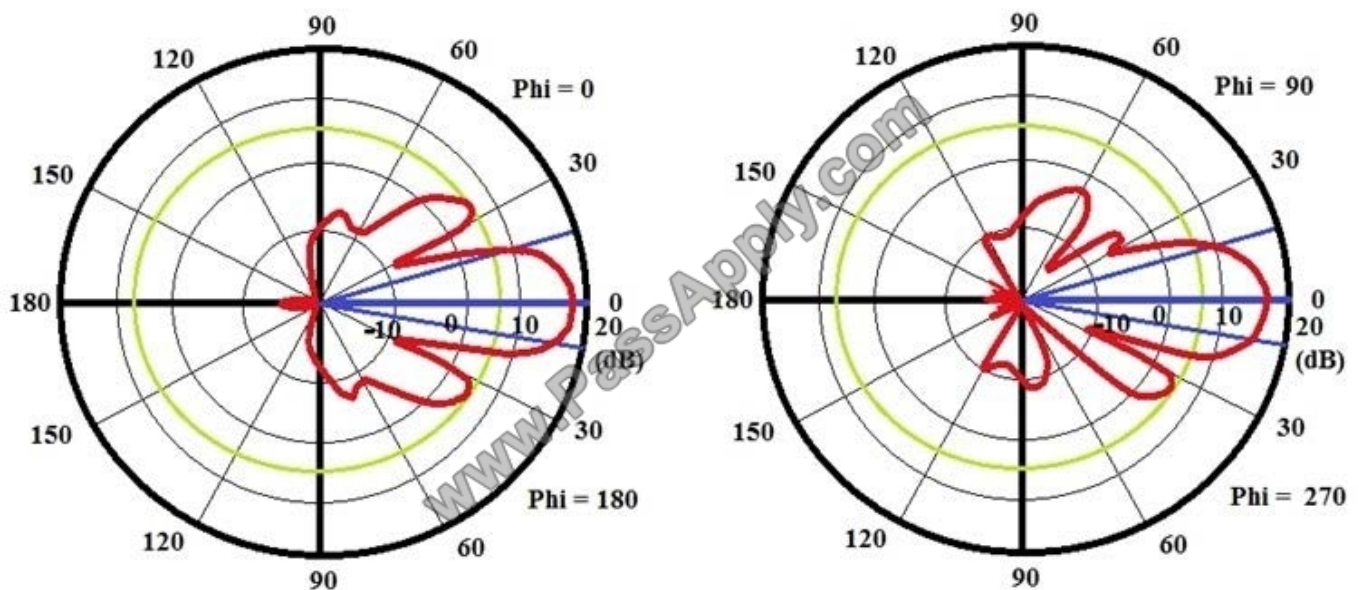

QUESTION 1

An engineer needs to find out the maximum EIRP allowed for their office in Asia. What regulatory body should be contacted?

- A. CRTC
- B. ETSI
- C. IEEE
- D. NTT

Correct Answer: D

QUESTION 2

Refer to the exhibit.

What antenna would produce the given radiation pattern?

- A. omnidirectional
- B. Yagi
- C. dipole
- D. patch

Correct Answer: B

QUESTION 3

Which interface is used to connect the foreign and anchor controllers?