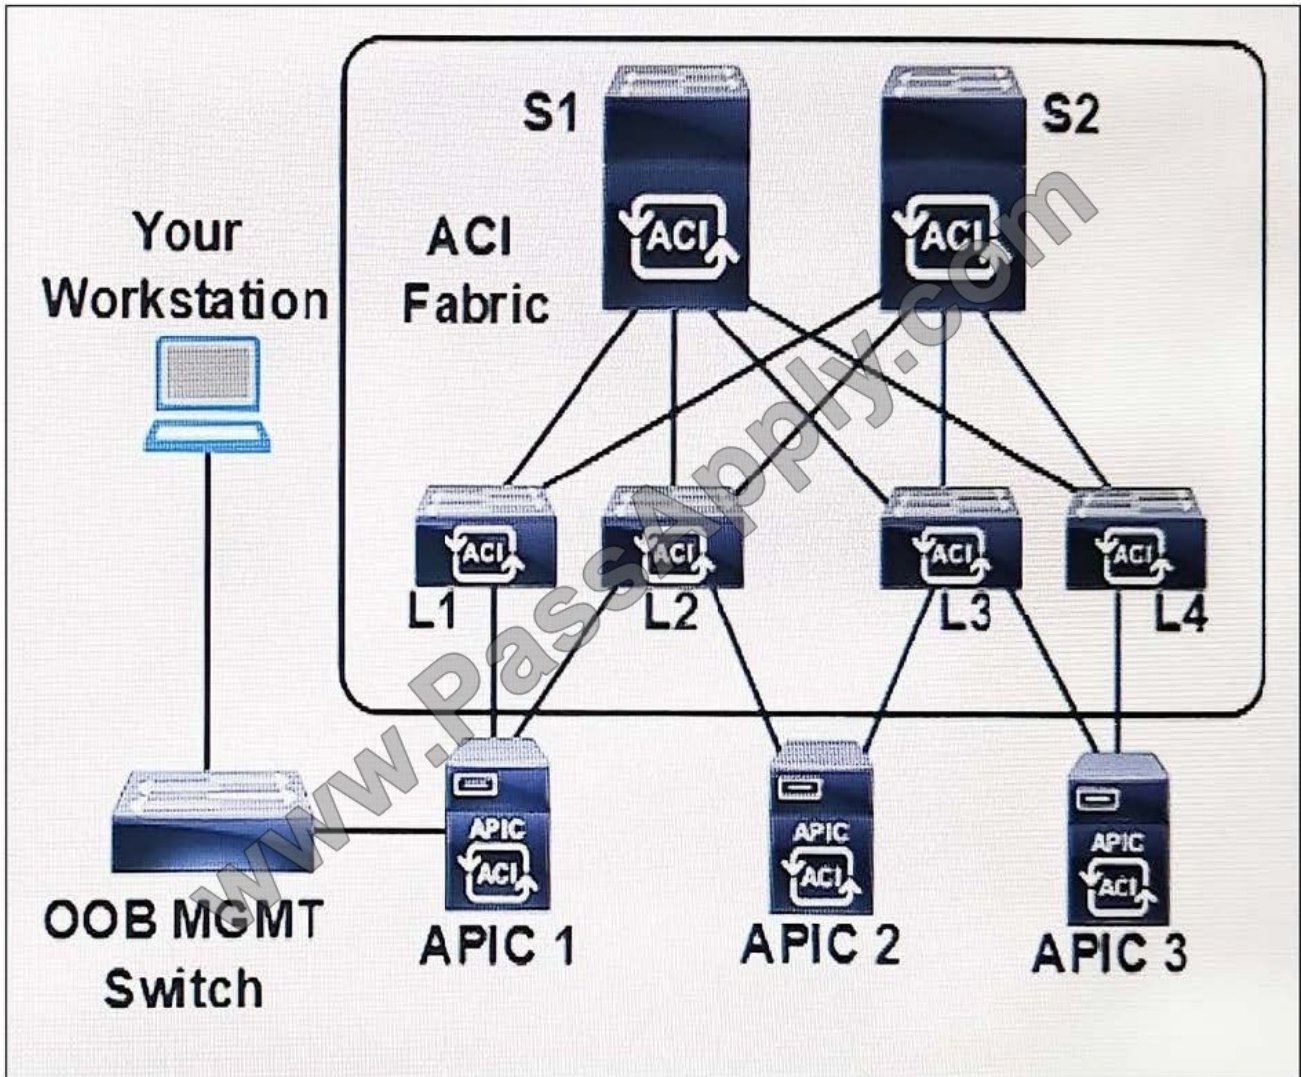

QUESTION 1

Which two chassis discovery policy settings allow for a UCS chassis to be connected to a pair of Fabric Interconnect using only two physical connections? (Choose two)

- A. 4-link
- B. 2-link
- C. 8-link
- D. 1-link
- E. Platform-max

Correct Answer: BD

Reference: http://www.cisco.com/c/en/us/td/docs/unified_computing/ucs/sw/gui/config/guide/2-0/b_UCSM_GUI_Configuration_Guide_2_0/b_UCSM_GUI_Configuration_Guide_2_0_chapter_01100.html

QUESTION 2

What are two key components of the Cisco Application Centric infrastructure architecture? (Choose two)

- A. access switch
- B. Application-Centric Infrastructure Controller
- C. distribution switch
- D. spine switch
- E. Application Policy Infrastructure Controller

Correct Answer: DE

QUESTION 3

Refer to the exhibit Refer to the exhibit, which device is discovered after L1 registers to APIC 1?

- A. OOB MGMT switch
- B. L2
- C. S1
- D. APIC 2

Correct Answer: C

QUESTION 4