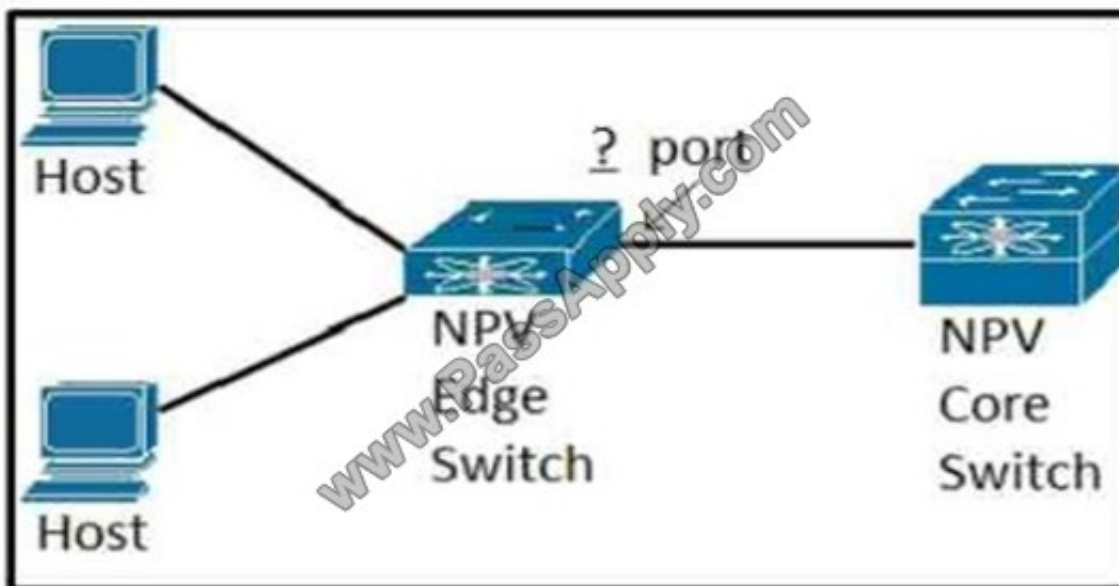

QUESTION 1

Which two types of interface exist on Cisco Nexus Fabric Extender? (Choose two)

- A. network interface (NIF)
- B. uplink interface (UF)
- C. host interface (HIF)
- D. edge interface (EIF)
- E. trunk interface (TIF)

Correct Answer: AC

https://www.cisco.com/c/en/us/td/docs/switches/datacenter/nexus5000/sw/operations/interfaces/602_n1_1/N5K_Interfaces_Ops_Guide/n5k_ops_gde_fabricextenders.html

QUESTION 2

View the Exhibit.

Refer to the exhibit. Which type of port is used to connect an edge switch in NPV mode to the core switch?

- A. E
- B. F
- C. NP
- D. TE

Correct Answer: C

QUESTION 3

Which command can change the sequence of a router boot process?

- A. config-register
- B. configuration-register
- C. conf-register
- D. config-registration

Correct Answer: A

QUESTION 4

A switch receives a frame. The destination MAC address is located on the same port where the switch received the frame.